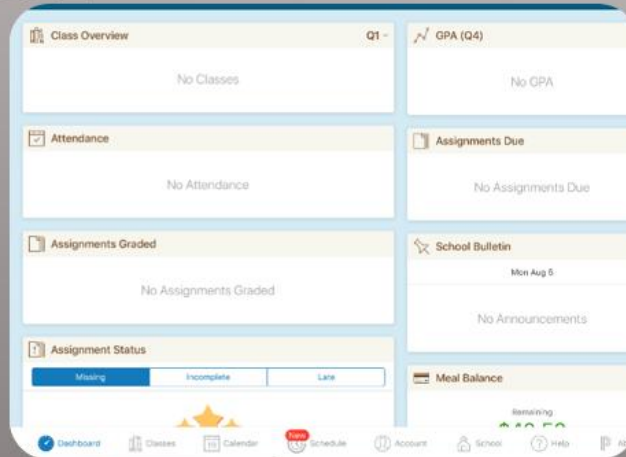

Enter District Code if Prompted

KSPG

Your Dashboard shows you all your assignments, grades, schedule and meal balance.

Click Edit in the upper Left corner to customize your dashboard.