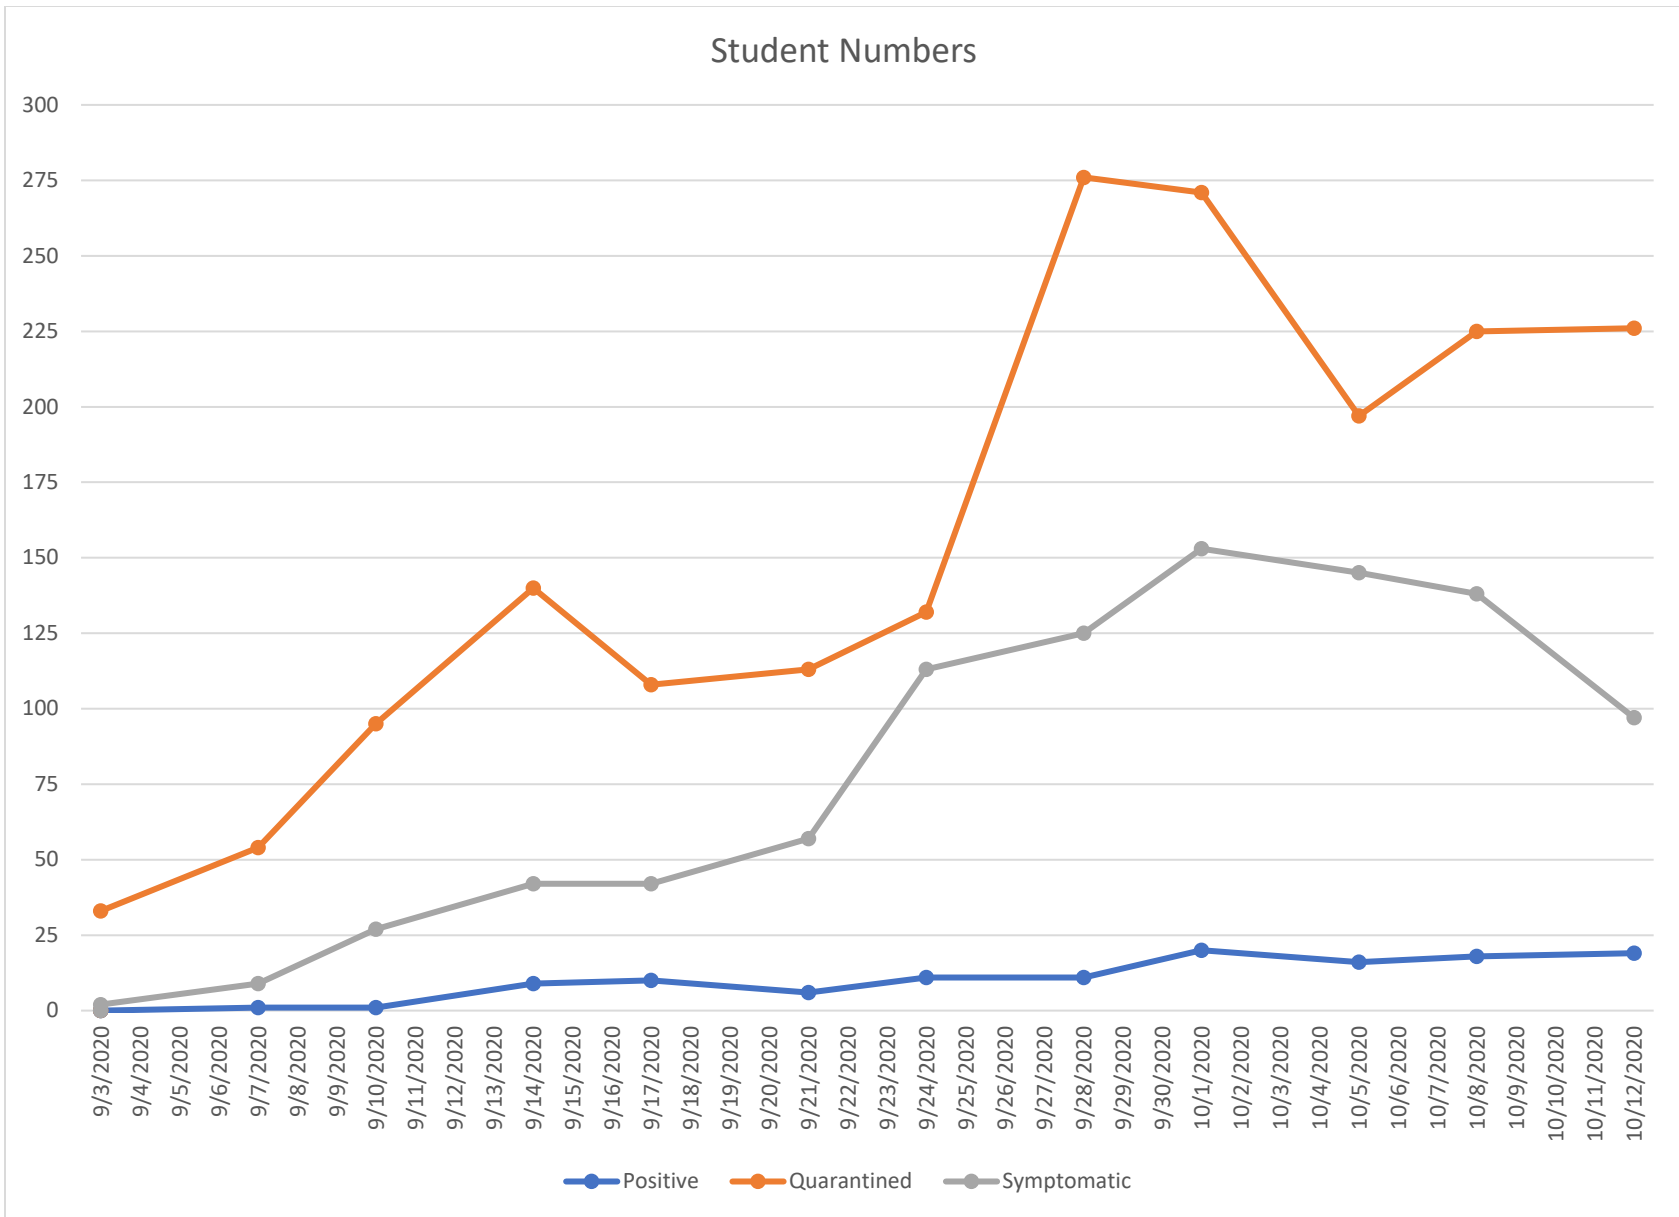

Staff Numbers

Data is collected and reported every Monday and Thursday, starting the first day of school (Thurs. Sept. 3).

Data is collected and reported every Monday and Thursday, starting the first day of school (Thurs. Sept. 3).