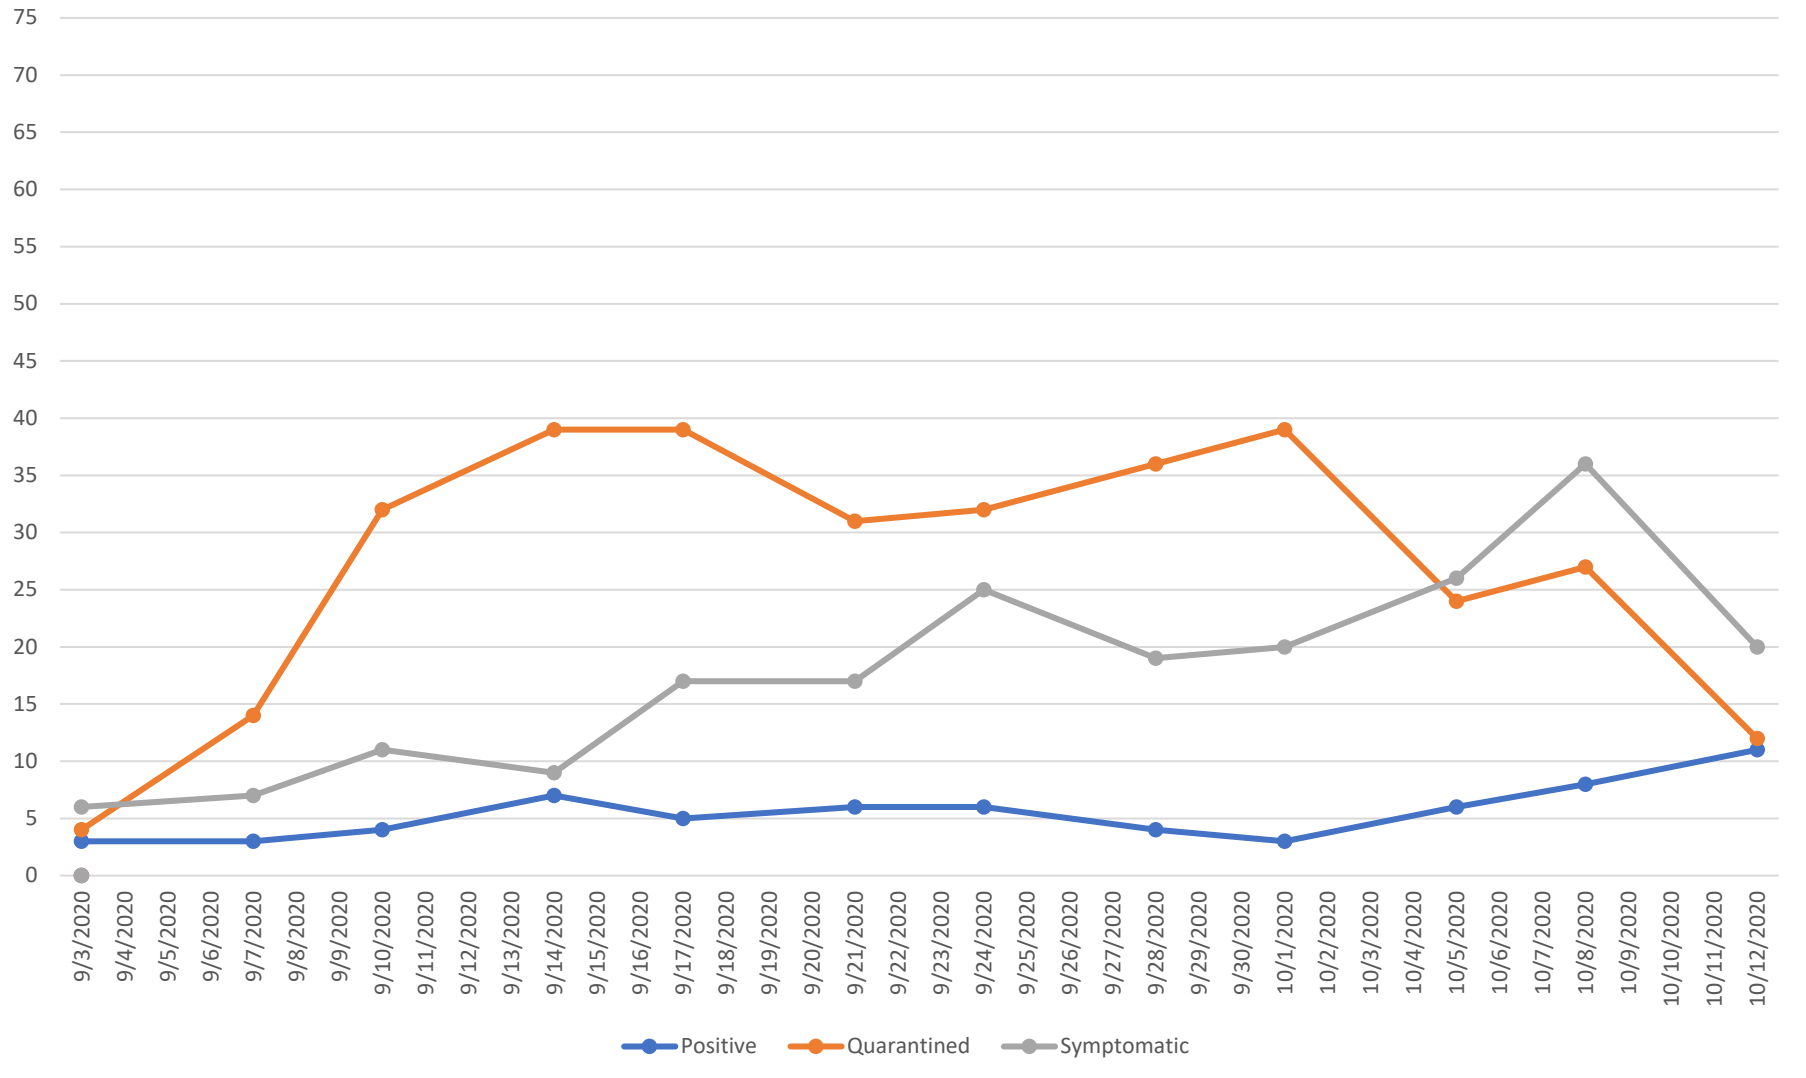

Staff Numbers

Data is collected and reported every Monday and Thursday, starting the first day of school (Thurs. Sept. 3).

Data is collected and reported every Monday and Thursday, starting the first day of school (Thurs. Sept. 3).