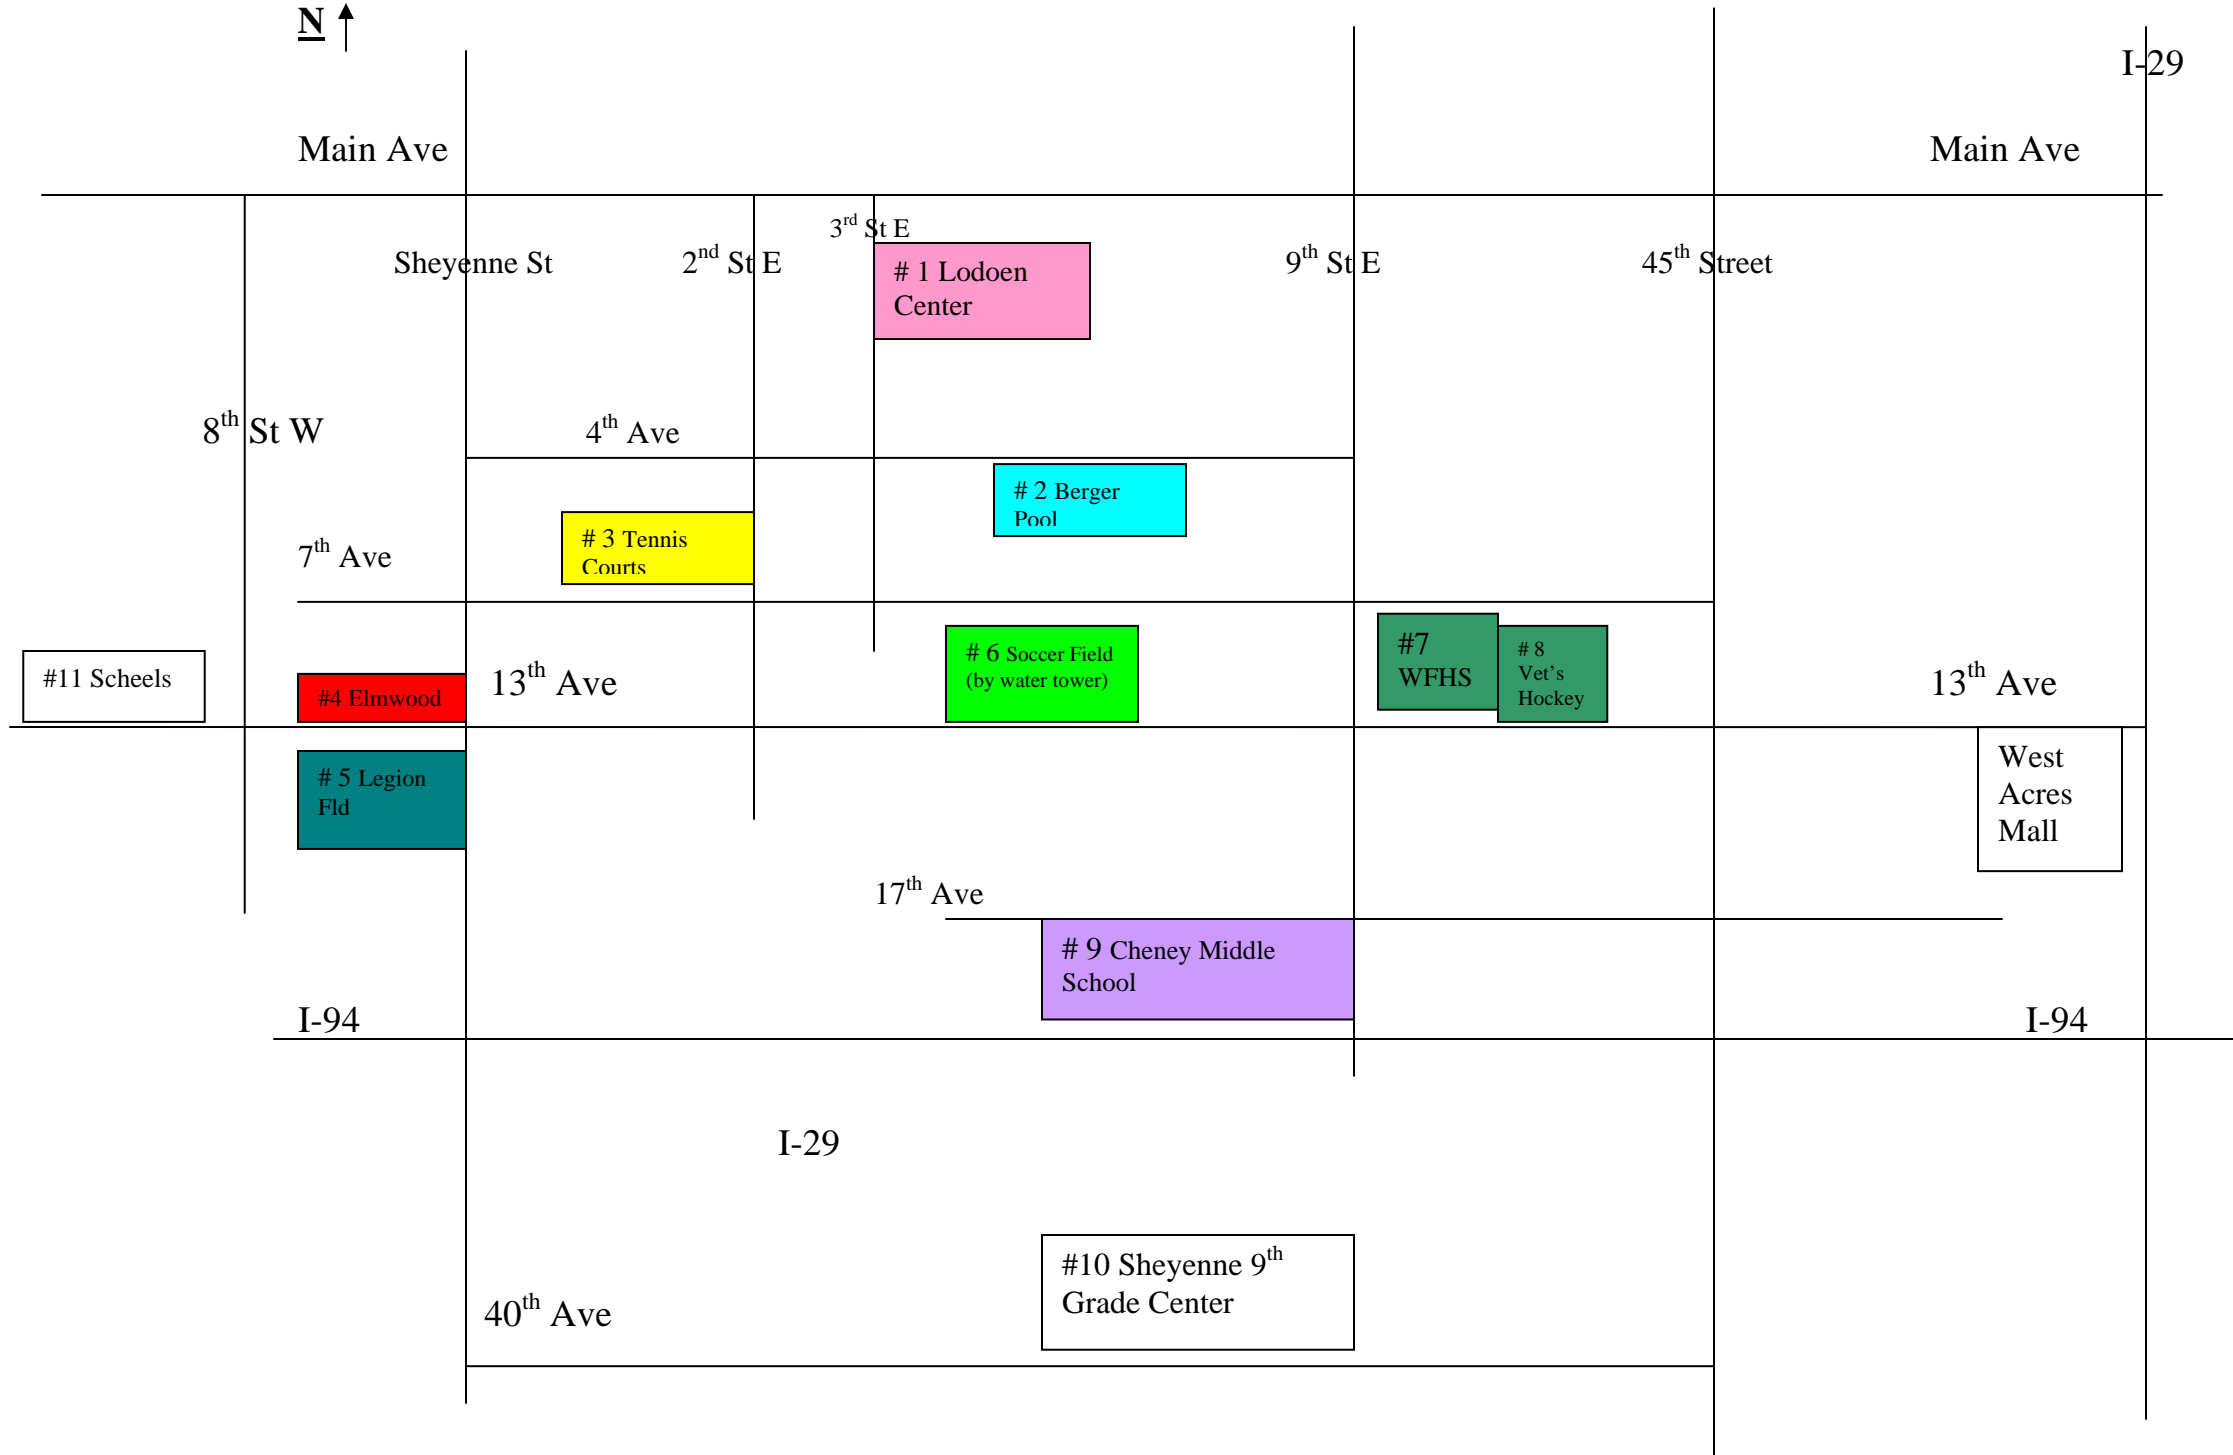

WEST FARGO MAP OF FACILITIES

Key: #1 Lodoen Center: 109 3rd St E
#3 Tintes Park: 131 6th Ave E
#5 Legion Field: 500 13th Ave W
#7 West Fargo High: 801 9th St E
#9 Cheney Middle School: 825 17th Ave E
#11 Scheels Soccer Complex 1010 13th Ave W

#2 L.E. Berger Elementary School: 631 4th Ave E
#4 Elmwood Park: 500 13th Ave W
#6 Tower Soccer Field: 420 12th Ave E
#8 Vets Memorial Arena: 1201 7th Ave E
#10 Sheyenne 9th Grade Center 800 40th Ave E